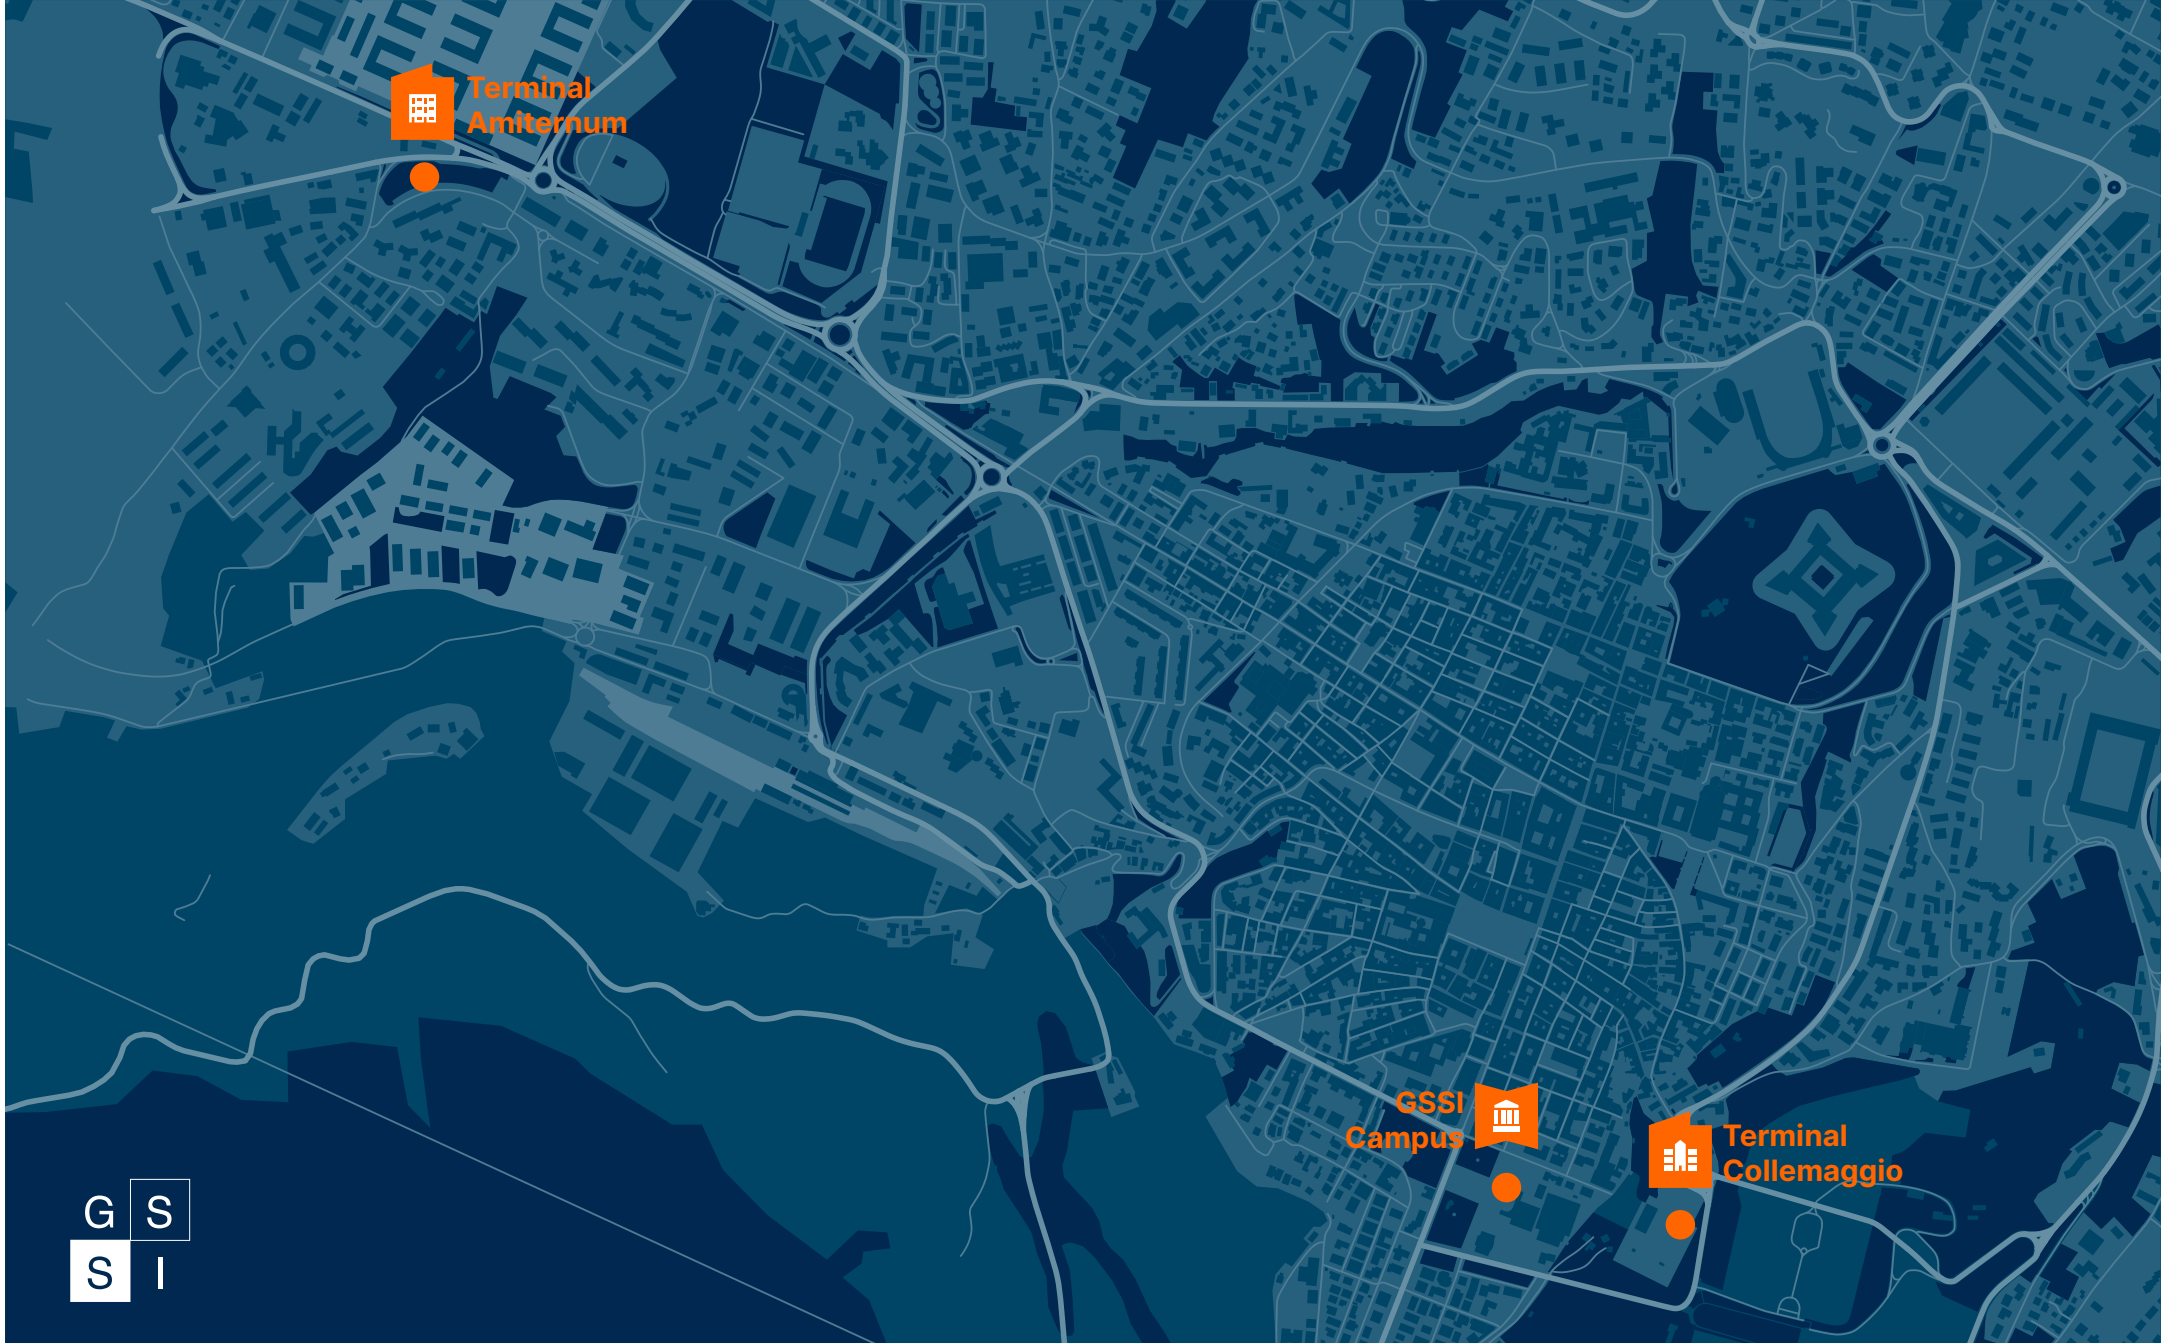

How to reach L'Aquila

From Rome Fiumicino Airport

From Rome Ciampino Airport

From Rome Tiburtina Station

How to reach **GSSI**

City of L'Aquila

GSSI Campus