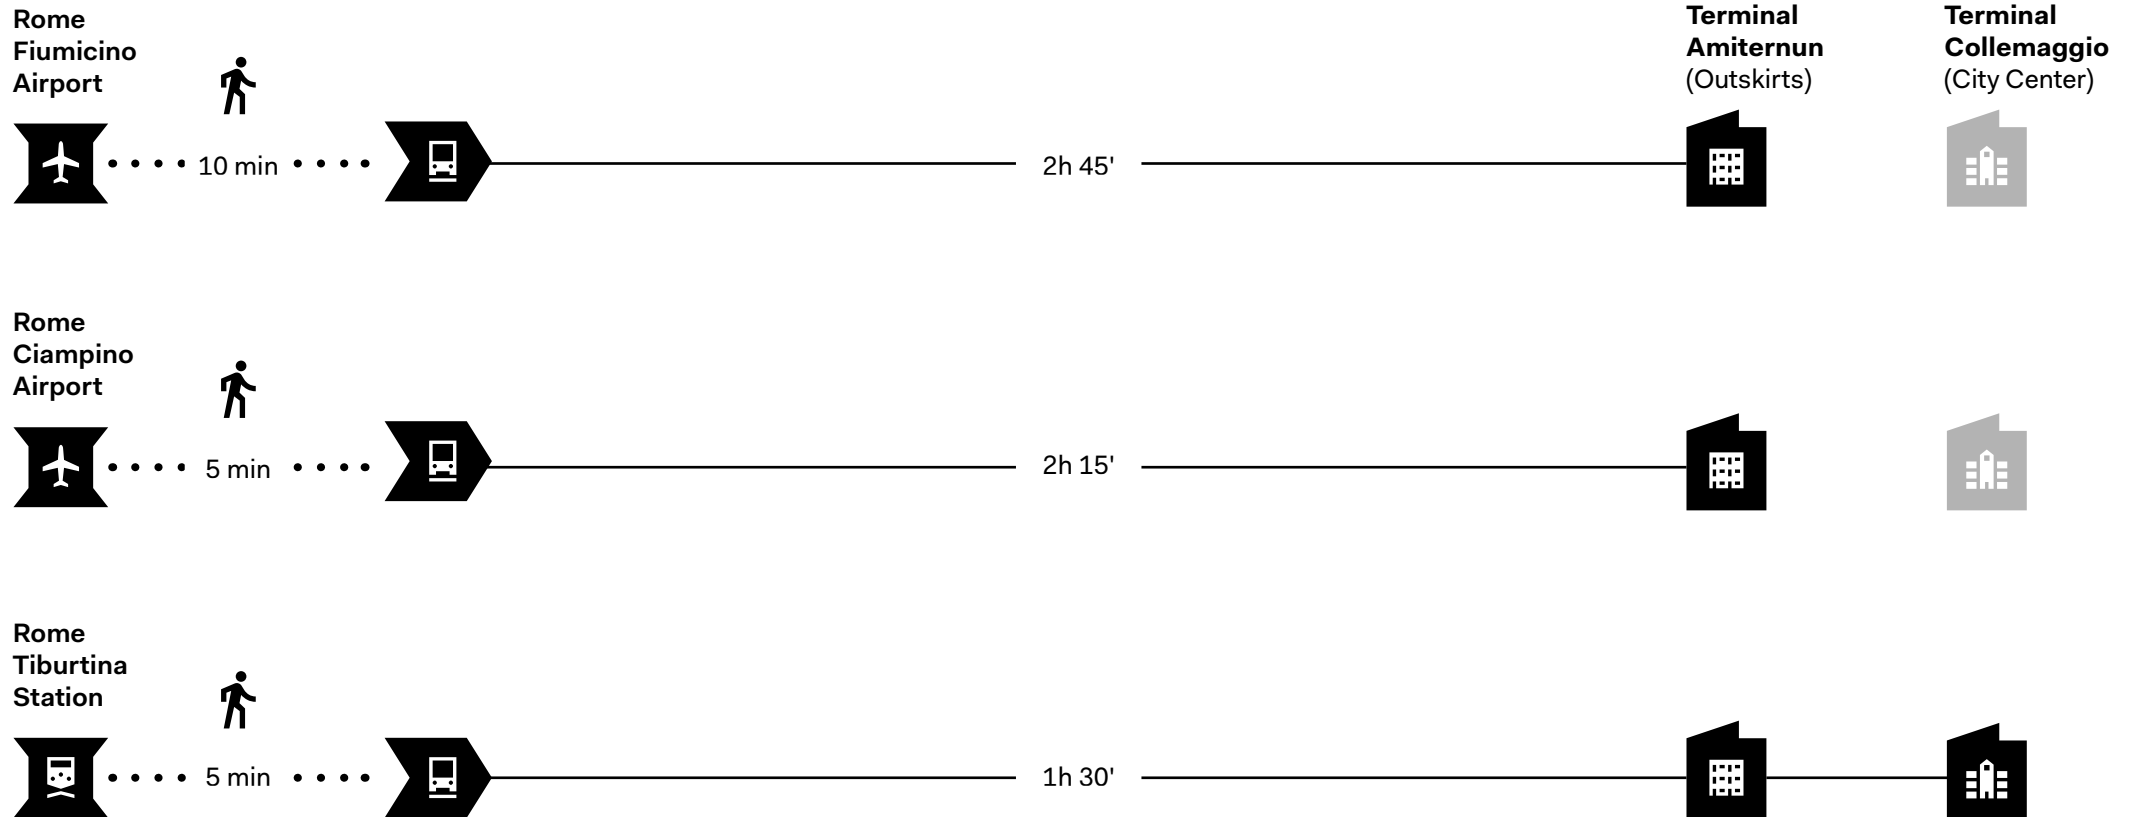

How to reach L'Aquila

From Rome Fiumicino Airport

From Rome Ciampino Airport

From Rome Tiburtina Station

How to reach **GSSI**

City of L'Aquila

GSSI Campus